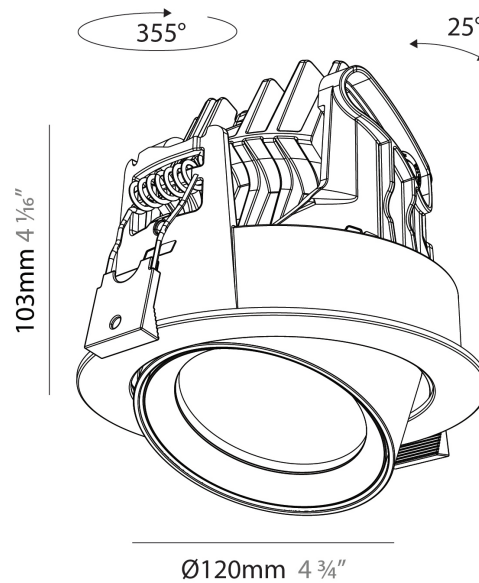

GENERAL

Series: Centriq
Subseries: Centriq Round Adjustable
Brand: Prolicht
Division: Architectural
Mounting Type: Recessed
Mounting Location: Ceiling
Subcategory: Spots

PHYSICAL

Shape: Cylinder
Diameter (mm): 120
Diameter (in): 4 ¾
Height (mm): 105
Height (in): 4 ⅛
Min. Recessing Depth (mm): 120
Min. Recessing Depth (in): 4 ¾
Light Distribution: Adjustable / Direct
Weight (kg): 0.651
Diffuser: Lens Pack - No Lens / Opal / Linear Spread Lens / Honeycomb / Spread Lens
Fixture Finish: SSR / BKV / CWI / CRY / HAB / UFT / ITA / RUA / FTG / MYG / LOD / PUS / FRO / FUP / KIA / POP / BLS / SPG / MEY / GOH / GUM / CHC / COM / ABZ / JAG / OBR / MOS / ROR
Fixture Material: Aluminum
Cut-out Measurements: Dia. 112mm / 4 7/16"

ELECTRICAL

Lamp Type: LED (Zhaga Standard)
Input Wattage (W): 34
Total Output Wattage (W): 30.9
Dimming: Tri-Mode (Non-Dimming and Phase Dimming (120Vac only) and 0-10V Dimming)
Driver Included: Yes
Driver Location: Recessed Housing
Driver Type: Constant Current - Universal
Driver Class: Class 2
Input Voltage (V): 120 - 277
Constant Current (MA): 900

LED

Color Temperature (*K): 2700 / 3000 / 3500 / 4000
Max. Delivered Lumen (lm): 3148 / 3355 / 3406 / 3524
Nominal Lumen (lm): 3921 / 4177 / 4242 / 4389
CRI: >90 CRI
Lamp Life (hrs): 50000

OPTICAL

Reflector°: 24 / 36 / 54
Adjustability: Rotational 350° / Tilt 25°

RATINGS AND CERTIFICATIONS

Certified By: Certified for North American Standards
IP rating: IP20